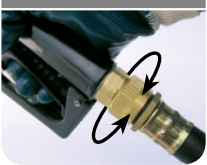

SELF 3000 DIESEL/GASOLINE

PLASTIC NOZZLE-S WATER/DIESEL

PLASTIC NOZZLE WATER/FOOD

FEATURES

Swivel

Not included in the Plastic nozzle model

AdBlue® NOZZLE (available)

PRODUCTS' RANGE TECHNICAL DATA

Code with swivel	Description	Fluid type	Flow-rate		Inlet		Spout ext. Ø mm
			l/min	gpm	swivel	Ø	
F00641130	* Self 2000 1"	B D G O	120	32	female	1" BSP	25
F0065000A	* Self 3000 1"	B D G O	150	40	female	1" BSP	25
00065001A	* Self 3000 1" unleaded spout	B D G O	150	40	female	1" BSP	20
F0063001A	Plastic nozzle 1" (water/food version)	B D G O W	80	21	NO (Hose tail)	Ø 25 mm	34
F0063000A	Plastic nozzle-S 1" Black	B D G O W	80	21	female	1" BSP	34